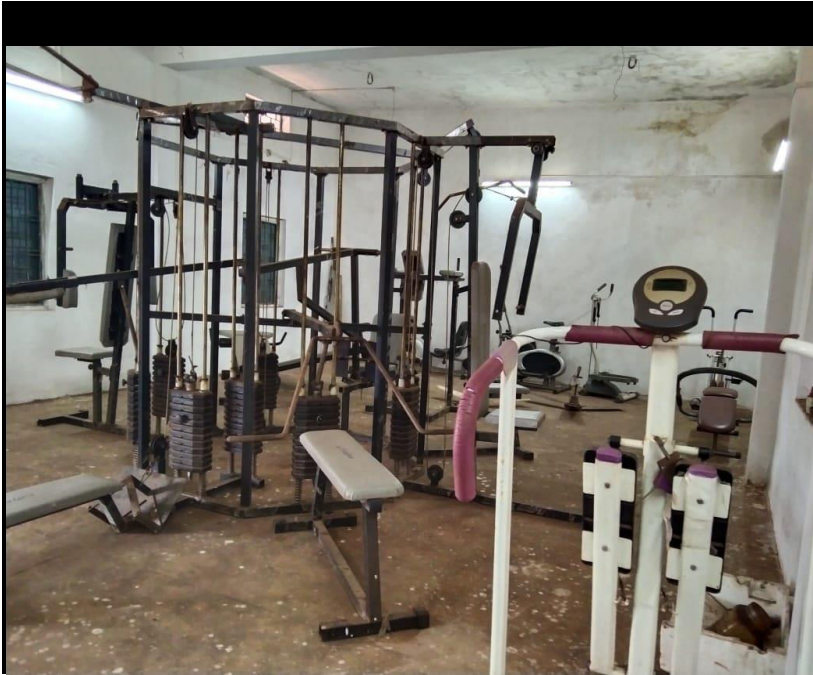

### INFRASTRUCTURE WITH FACILITY DETAILS

INFRASTRUCTURE	NUMBER AVAILABLE	TOTAL AREA (sq.m)	FACILITIES PROVIDED
General Classrooms	09	211.5	GREEN BOARD ,WHITE BOARDS
Seminar Hall	1	63	LCD PROJECTOR ,SOUND SYSTEM,PODIUM
Lab	4	180	LABORATORY EQUIPMENTS
Gym	1	60	GYM EQUIPMENTS
LIBRARY	1	115.5	BOOKS AND JOURNALS
READING ROOM	1	55.25	
SPORT'S ROOM	1	9	SPORTS EQUIPMENTS
NSS ROOM	1	13.5	
NCC ROOM	1	18	
OFFICE	1	21	COMPUTER WITH PRINTER
COMPUTER ROOM	1	21	COMPUTER WITH INTERNET AND PRINTERS
PRINCIPAL ROOM	1	27	COMPUTER WITH INTERNET AND PRINTER
STAFF ROOM	1	45	
CULTURAL HALL	1	144	
TEACHING HALL	3	180	GREEN BOARD ,BLACK BOARDS
IQAC	1	42	
COMMON ROOM	1	12	SANITARY NAPKIN VENDING MACHINE AND INCINERATOR ,MIRROR

## BOTANY LABORATORY

ZOOLOGY LABORATORY

CHEMISTRY LABORATORY

COMPUTER LAB

STAFF ROOM

NSS & NCC ROOM

GYMNASIUM

COLLEGE CANTEEN